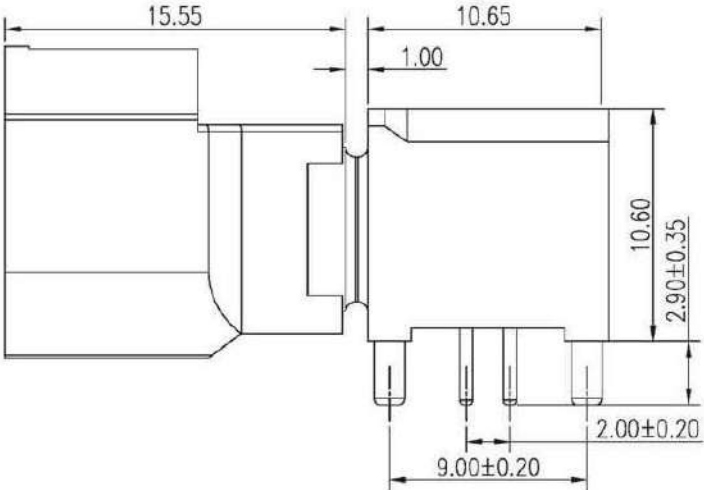

HSD Middle Mount Horizontal Type

PCB Layout