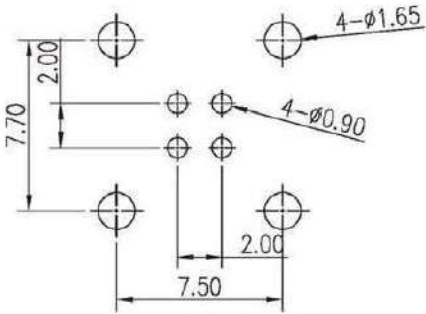

HSD Middle Mount Horizontal Type

KMU01S041A

KMU01S041B

KMU01S041Z

KMU01S041C

PCB Layout

KMU01S041A Black KMU01S041B White KMU01S041C Blue KMU01S041D Maroon KMU01S041E Green KMU01S041F Brown KMU01S041Z Water Blue