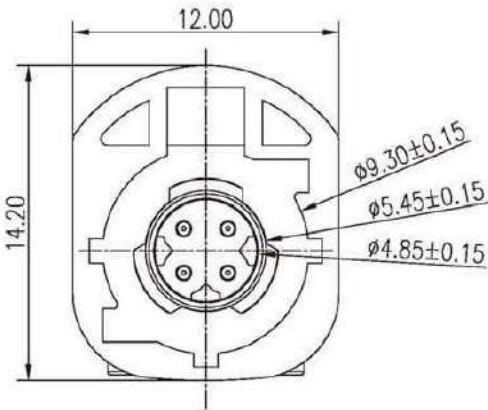

HSD Middle Mount Horizontal Type

KMU01S041A

KMU01S041B

KMU01S041Z

KMU01S041C

PCB Layout

KMU01S041A Black KMU01S041B White KMU01S041C Blue KMU01S041D Maroon KMU01S041E Green KMU01S041F Brown KMU01S041Z Water Blue