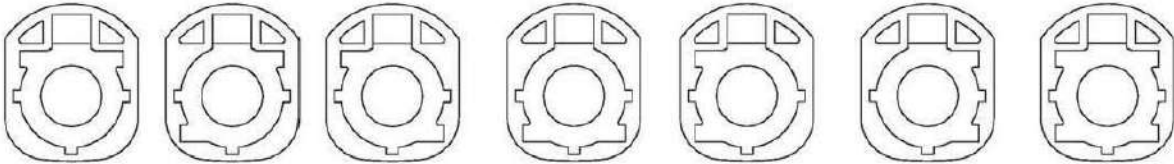

HSD Middle Mount Horizontal Type

KMU01S041A

KMU01S041B

KMU01S041Z

KMU01S041C

PCB Layout

KMU01S041A Black KMU01S041B White KMU01S041C Blue KMU01S041D Maroon KMU01S041E Green KMU01S041F Brown KMU01S041Z Water Blue

KMU01S041G Grey KMU01S041H Purple KMU01S041J Light Brown KMU01S041K Ginger KMU01S041L Yellow-green KMU01S041M Light orange KMU01S041O Bright green

HSD Middle Mount Horizontal Type

KMU01S040A

KMU01S040B

KMU01S040K