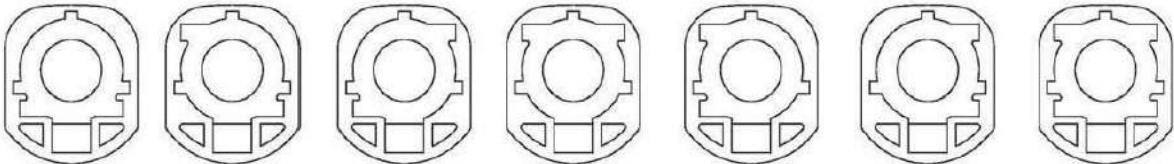

HSD Middle Mount Horizontal Type

KMU01S041A

KMU01S041B

KMU01S041Z

KMU01S041C

PCB Layout

KMU01S041A Black KMU01S041B White KMU01S041C Blue KMU01S041D Maroon KMU01S041E Green KMU01S041F Brown KMU01S041Z Water Blue

KMU01S041G Grey KMU01S041H Purple KMU01S041J Light Brown KMU01S041K Ginger KMU01S041L Yellow-green KMU01S041M Light orange KMU01S041O Bright green

HSD Middle Mount Horizontal Type

KMU01S040A

KMU01S040B

KMU01S040K