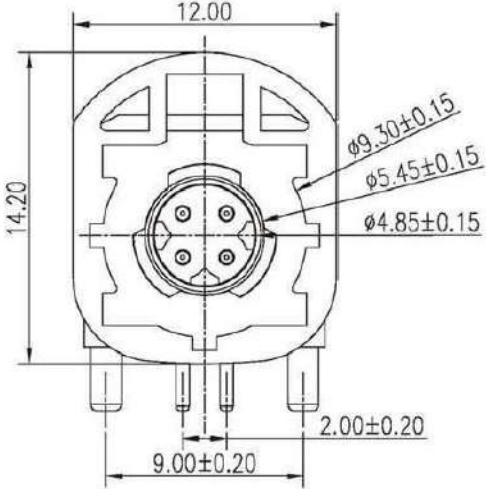

HSD Middle Mount Horizontal Type

PCB Layout