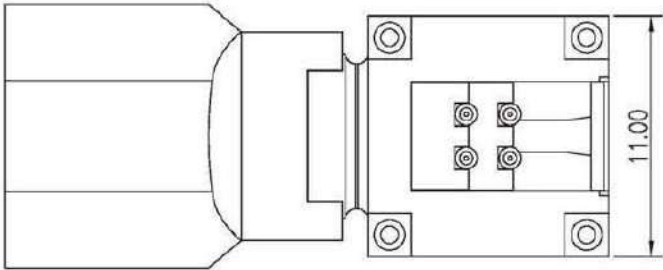

KMU01S040A Black KMU01S040B White KMU01S040C Blue KMU01S040D Maroon KMU01S040E Green KMU01S040F Brown KMU01S040Z Water Blue