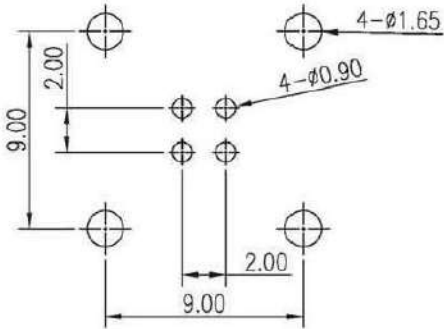

HSD Middle Mount Horizontal Type

PCB Layout