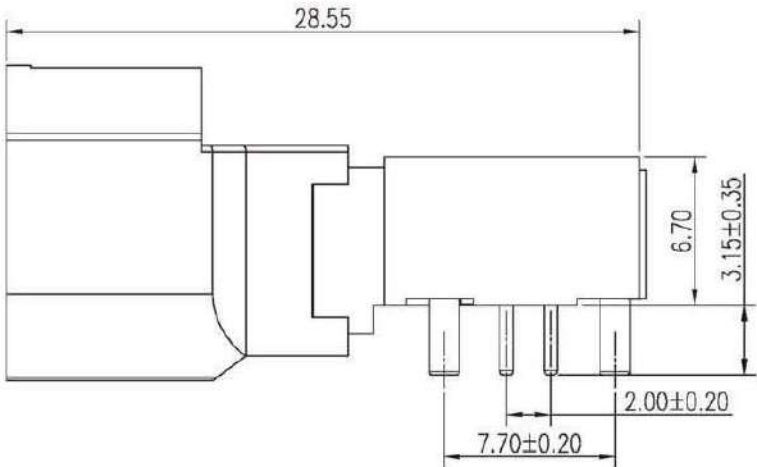

HSD Middle Mount Horizontal Type

KMU01S041A

KMU01S041B

KMU01S041Z

KMU01S041C

PCB Layout

KMU01S041A Black KMU01S041B White KMU01S041C Blue KMU01S041D Maroon KMU01S041E Green KMU01S041F Brown KMU01S041Z Water Blue