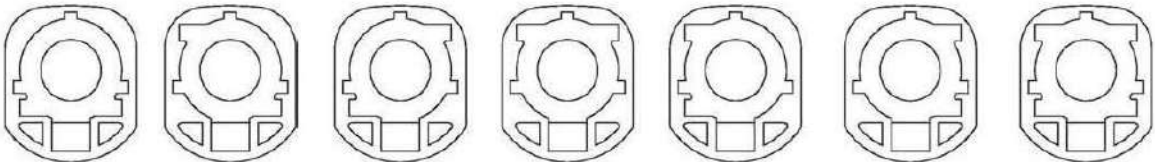

KMU01S040G Grey KMU01S040H Purple KMU01S040J Light Brown KMU01S040K Ginger KMU01S040L Yellow-green KMU01S040M Light orange KMU01S0400 Bright green