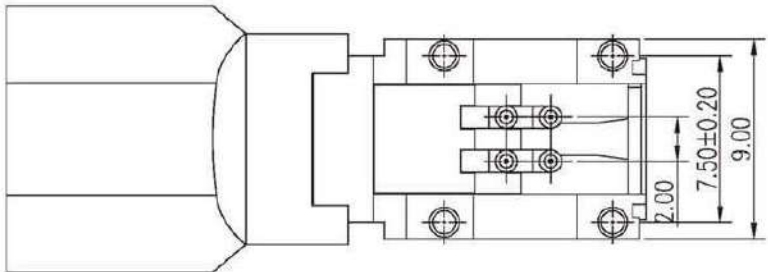

HSD Middle Mount Horizontal Type

KMU01S041A

KMU01S041B

KMU01S041Z

KMU01S041C

PCB Layout

KMU01S041A Black KMU01S041B White KMU01S041C Blue KMU01S041D Maroon KMU01S041E Green KMU01S041F Brown KMU01S041Z Water Blue