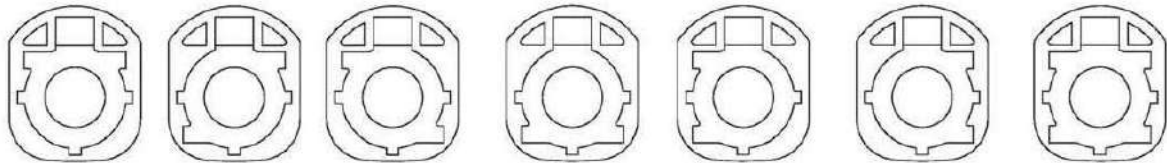

KMU01S040A Black KMU01S040B White KMU01S040C Blue KMU01S040D Maroon KMU01S040E Green KMU01S040F Brown KMU01S040Z Water Blue